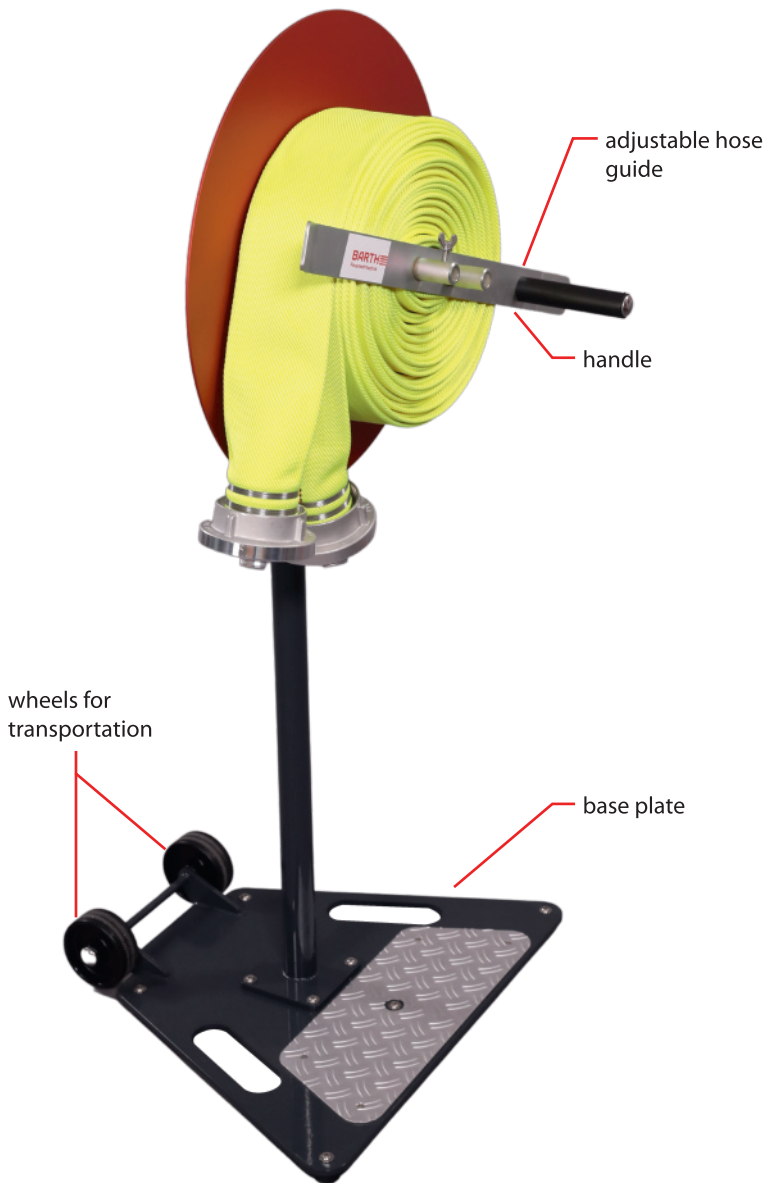

## BARTH WINDY HOSE WINDER

### Your Benefits

- + easy handling
- + adjustable hose guide
- + ergonomic design with wheels for an easy transportation

### Would you like to wind a smaller amount of fire hoses?

Our new manual hose-winder BARTH WINDY will be the perfect hose-winder for you! All hoses up to 75 mm (3") and a maximum length of 30 m (100 ft) can be stretched or center folded (dutch style) with the manual hose-winder.

### The handling ...

... is characterized by the easy handling due to the hose guide, which guarantees an exact and proper winding of the hoses. The unwinding brake avoids that the hose rolls off by itself after and during the winding process. The integrated transport wheels and the baseplate guarantees also a stable stand, ergonomic use and easy transportation.